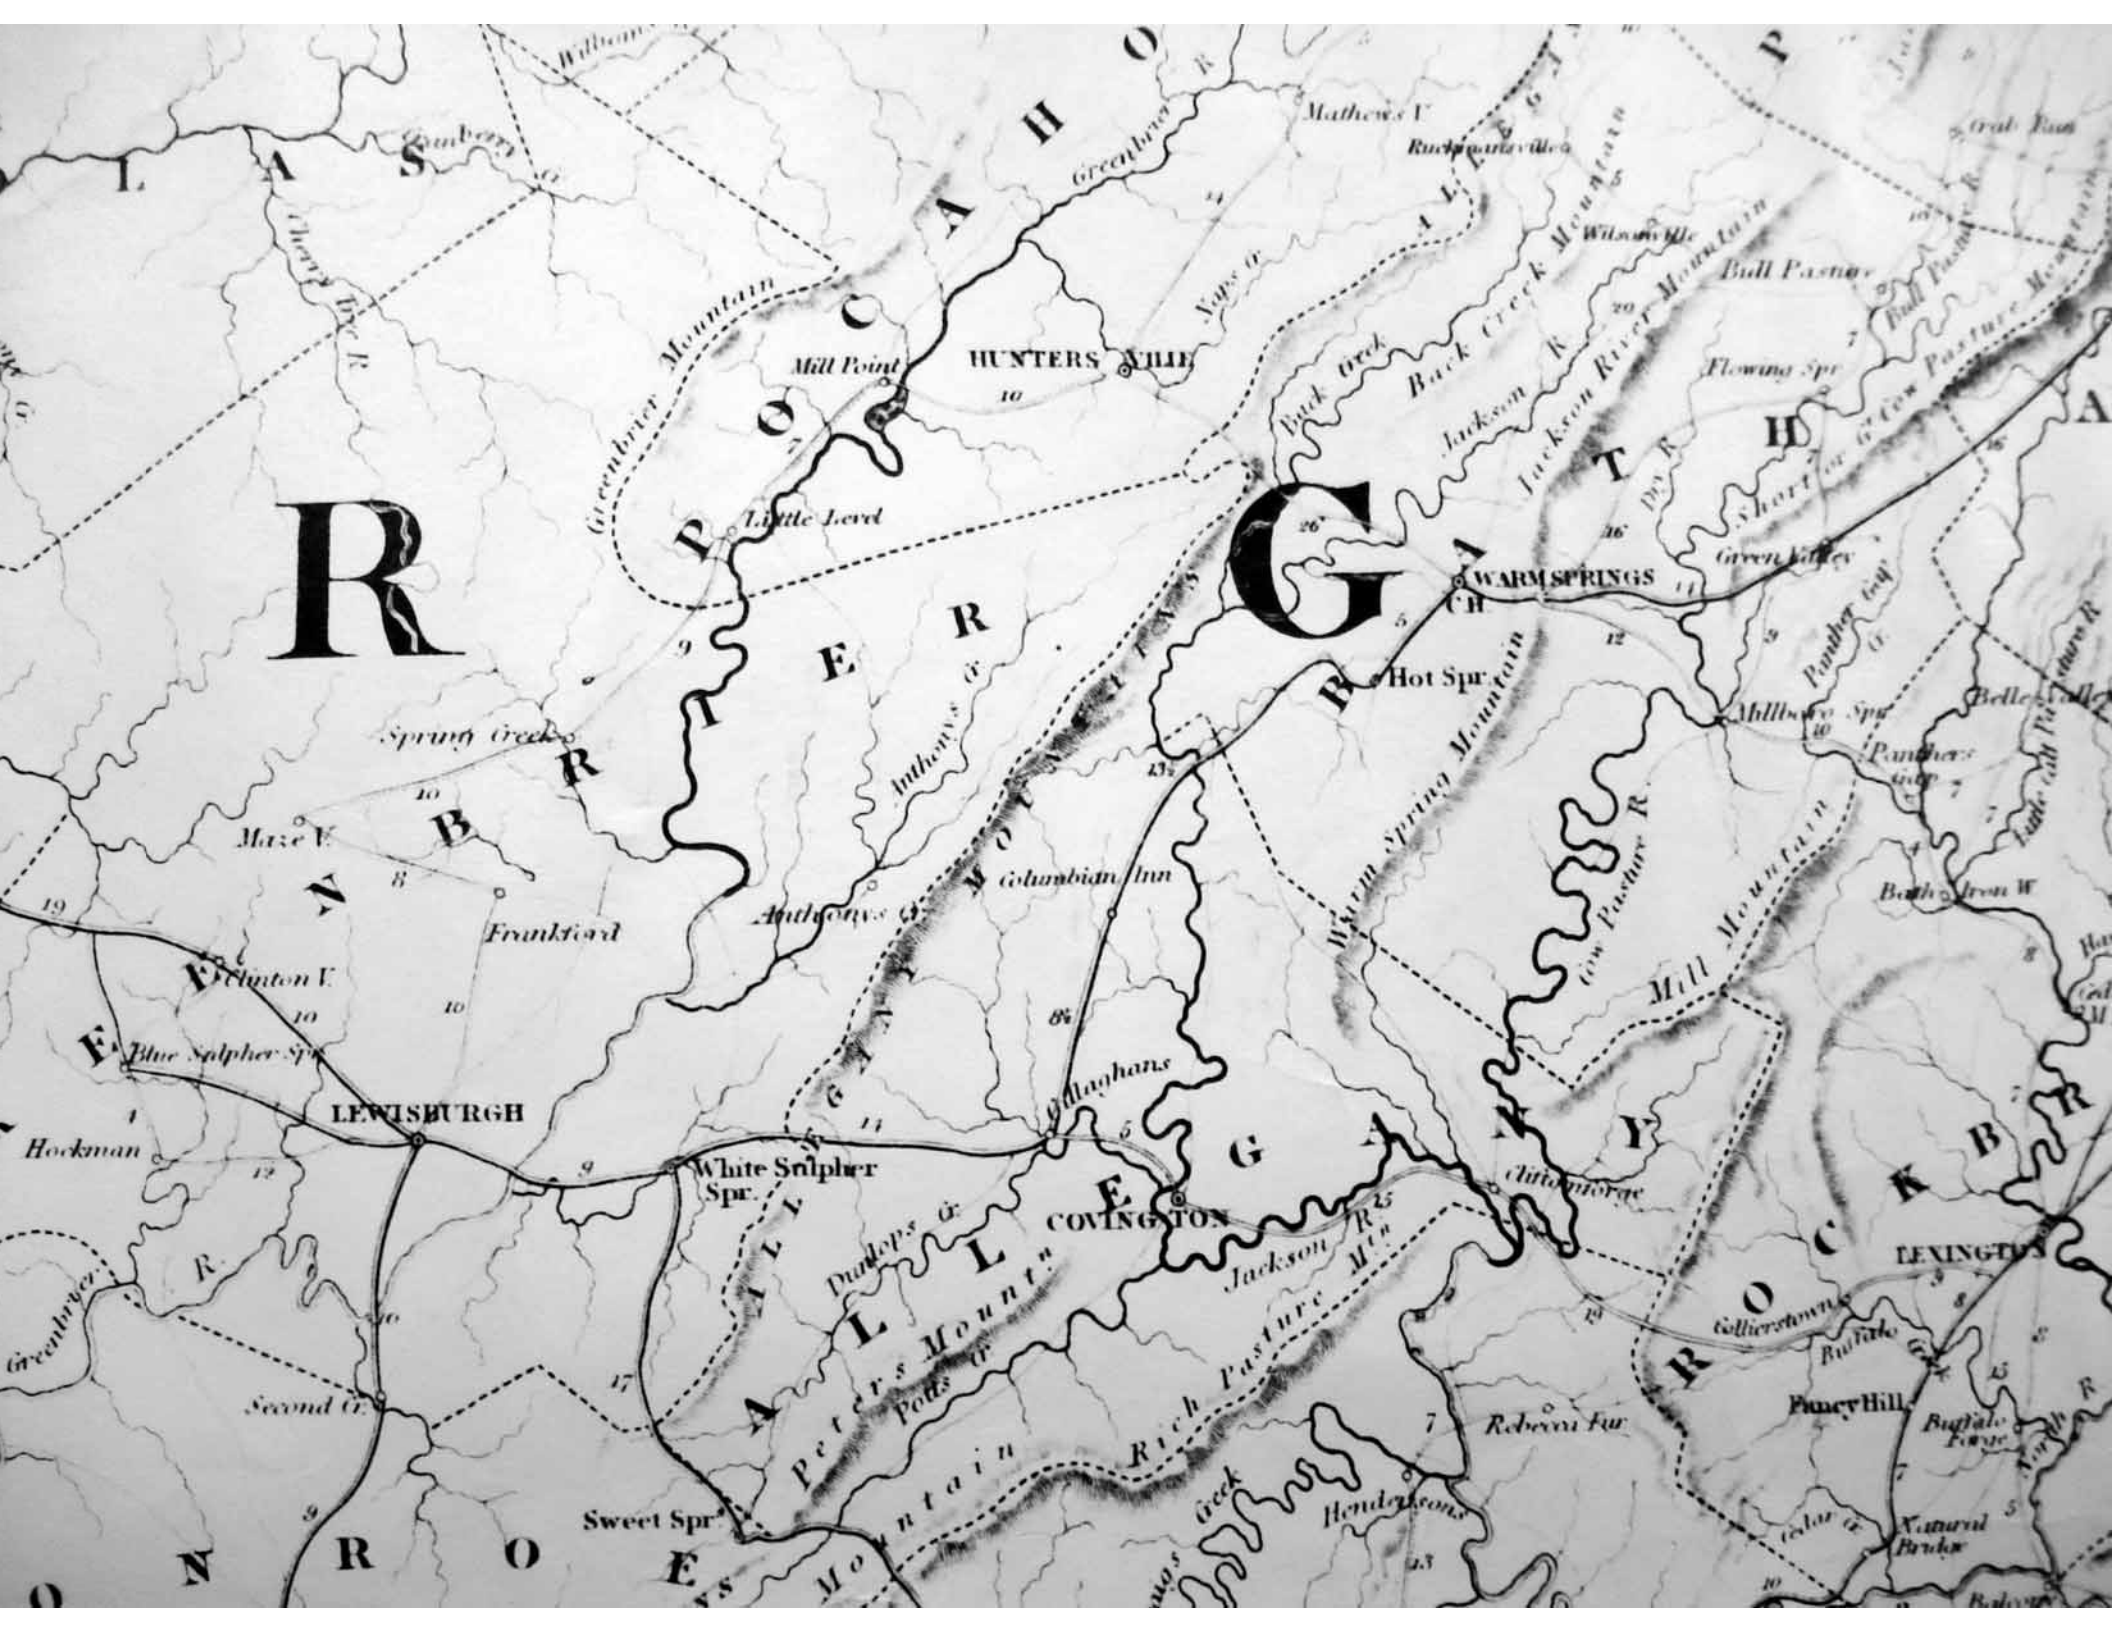

R

G

R

LEWISBURGH

COVINGTON

WARM SPRINGS

HUNTERS HILL

White Sulpher Spr.

Anthony's

Columbian Inn

Hot Spr.

Mill Spr.

Clinton E.

Frankford

Blue Sulpher Spr.

Hockman

Allegheny Mountains
Peter's Mountain
Potts

Rich Pasture Mtn

Autumnora

ROCKY MOUNTAIN

Piney Hill

Buffalo

Natural Bridge

Sweet Spr.

Hendersons

Rebecca Farm

Colar

North R.

ROCKY MOUNTAIN

Allegheny Mountains

Rich Pasture Mtn

Hendersons

Colar

North R.